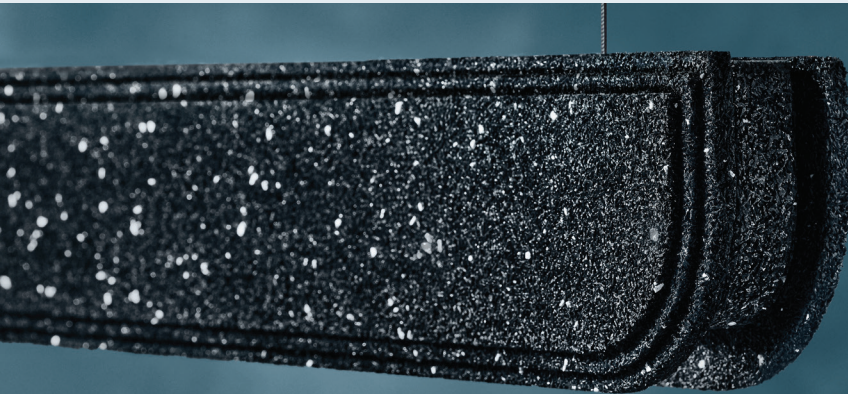

All of our products are individually assembled meaning minor variations in finish, colour and profile can occur. Slight variations are to be expected and will not be accepted as a fault or defect in the product. Colours and finishes as viewed on printed and digital sources are representative only and may not appear identical to the finished product. Acustico Lighting reserves the right to change the specification, material and colours at any time without notice. Standard warranty terms and conditions apply. All rights reserved. © March 2021