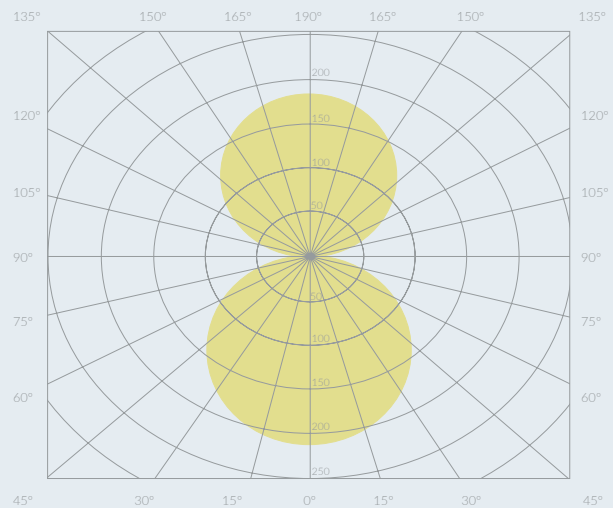

LIGHT SOURCE

Voltage: 24v dc (remote driver)
Input voltage: 240v
Power (watts): 1200mm - 30 watts
1800mm - 35 watts
LED Strip: 14.4w/m
Dimming: Resistance, 0-10v,
10v PWM Signal or Dali

Colour rendering index: > 80
Suspension weight: > 6 kg
Driver rating: IP67
Colour temperature: 4000 k comes as standard.
Delivered lumens (L/M) 1004
3000 k can be specified.
Delivered lumens (L/M) 907
Up/down light comes as standard