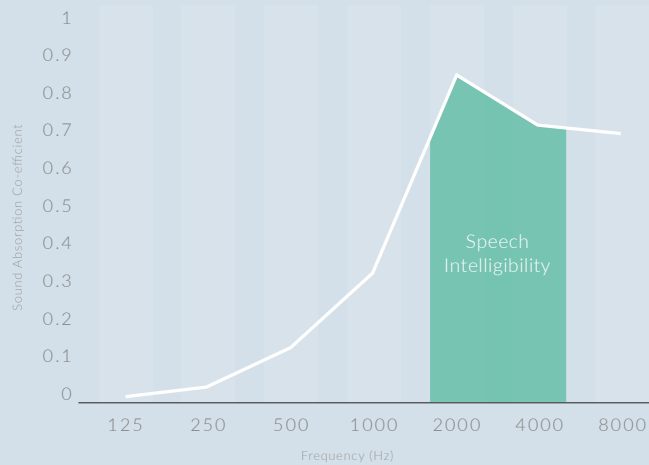

Noise Reduction Co-efficient (NRC)

For additional information on acoustic testing please visit the Sound Lab on our website or request full testing reports.

END-OF-LIFE MANAGEMENT PROGRAM

We ask that products are returned to Acustico Lighting. We have agreements in place with our suppliers who commit to upcycling approximately 80% of the materials.

SPECIFYING INFORMATION

Projects are complex.

In order to preserve the correct details being passed from one contractor to the next over the course of your project, please use the following information in your schedule to specify our lights.

QUANTITY	SPECIFIER	LENGTH	LIGHT TEMP (K)	DALI DRIVER
Eg.3	S	1800	4000	N

SUSPENSION DETAILS

Must be installed by a licensed electrician in accordance with AS/NZS 3000. Suspension Grips (to attach to ceiling) and a white ceiling mount is supplied. Our standard flex and suspension cable length is 2500mm and can be cut to the appropriate length on-site. Please specify if you require longer length.

SPECIFYING OPTIONS KEY

LENGTH

1200mm

1800mm

DALI DRIVER

Y Yes

N No

LIGHT TEMPERATURE (KELVIN)

3000 Warm

4000 Day
Comes as standard unless otherwise specified.

TW Turntable White – matches Circadian Rhythms
Adds approximately $400 to each light