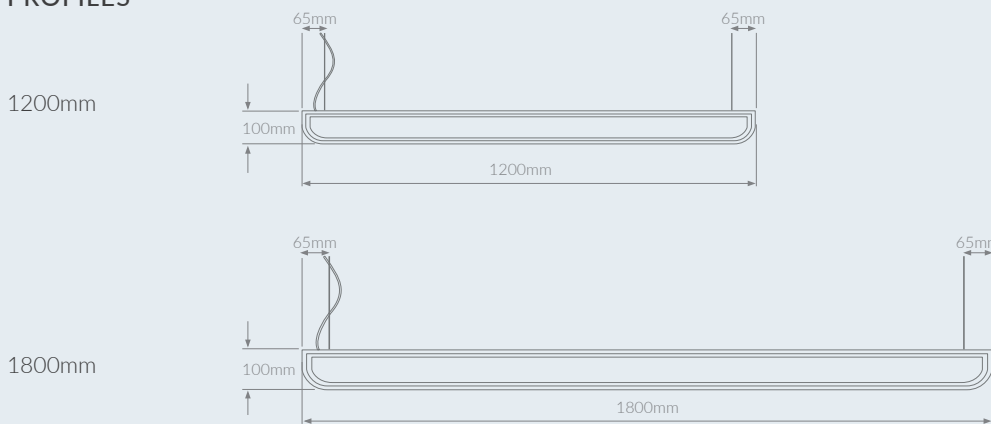

### 1200MM + 1800MM BRUTALIS LINEAR COLLECTION

#### LIGHT SOURCE

Voltage: 24v dc (remote driver)  
 Input voltage: 240v  
 Power (watts): 1200mm - 30 watts  
 1800mm - 35 watts  
 LED Strip: 14.4w/m  
 Dimming: Resistance, 0-10v,  
 10v PWM Signal or Dali

Colour rendering index: > 80  
 Suspension weight: > 6 kg  
 Driver rating: IP67  
 Colour temperature: 4000 k comes as standard.  
 Delivered lumens (L/M) 1004  
 3000 k can be specified.  
 Delivered lumens (L/M) 907  
 Up/down light comes as standard

### LENGTH

1200mm

1800mm