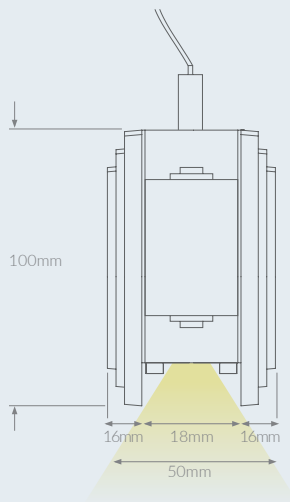

LIGHT SOURCE

Voltage: 24v dc (remote driver)
Input voltage: 240v
Power (watts): 1200mm - 30 watts
1800mm - 35 watts
LED Strip: 14.4w/m
Dimming: Resistance, 0-10v,
10v PWM Signal or Dali

Colour rendering index: > 80
Suspension weight: > 6 kg
Driver rating: IP67
Colour temperature: 4000 k comes as standard.
Delivered lumens (L/M) 1004
3000 k can be specified.
Delivered lumens (L/M) 907
Up/down light comes as standard