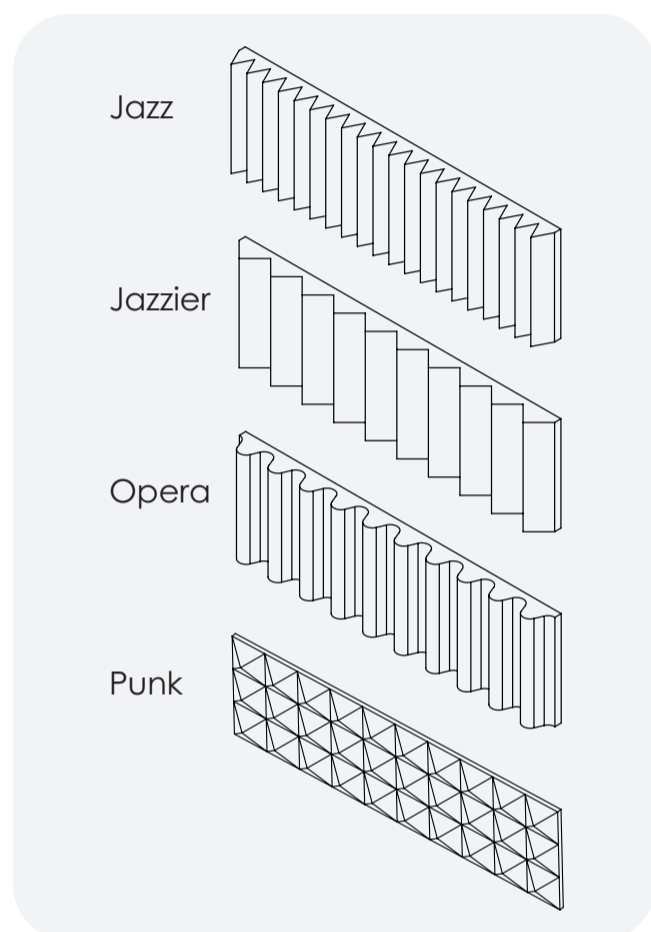

Product Datasheet

Imagine a series of these, downlit, along the entire length of a wall, coloured in the perfect hue to create both ambience and strong lines. Utilise the option of customising your colour and profile to come up something never seen before!

PROFILE

EXTERNAL COLOURS

Choose from our range or come up with your own PMS colour

LIGHT DIRECTION

Up & Down
Up Only
Down Only
Absorbent Panel Only (no light)

LIGHT TEMPERATURE

Warm/Ambient	2900K
Medium	3200K
Daylight	4000K

CANOPY COLOUR

Black
White