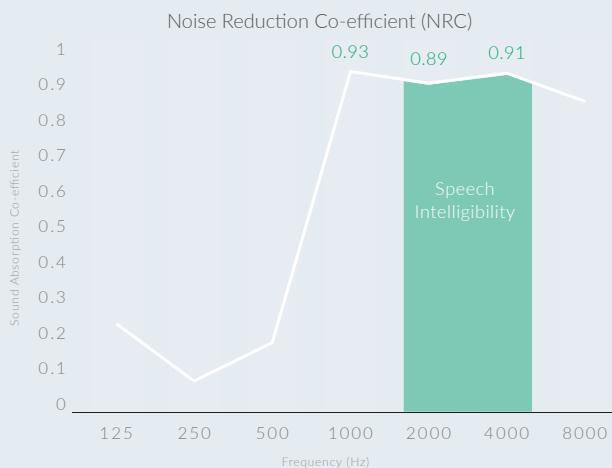

Absorbs up to 30% of noise

Made in Australia

GECA Certified Materials

Low voltage LED - 50,000 hours

DATASHEET & SPECIFYING INFORMATION

900MM + 600MM OPERA LED PENDANTS

DIMENSIONS

Large Pendants

Medium Pendants

Voltage: 24v dc
 Input voltage: 240v
 Luminous Flux: Large - 4680 lm
 Medium - 2780 lm
 Dimming: Dali/Non Dali

Colour rendering index: > 80
 Suspension weight: > 5 kg
 Driver rating: IP20
 Colour temperature: 3000k or 4000k

Results: Reverberation Times, Acoustic Performance and Absorption Co-efficient

Frequency (Hz)	23/10/2019 Measured Reverberation Time (seconds)	06/11/2019 Measured Reverberation Time (seconds)	Difference in acoustic performance (m ² Sabin)	Calculated absorption coefficient: of tested light fittings
125	0.93	0.78	1.4	0.24
250	0.78	0.74	0.4	0.07
500	0.55	0.49	1.0	0.17
1k	0.60	0.40	5.4	0.93
2k	0.57	0.40	5.2	0.89
4k	0.60	0.47	5.3	0.91
8k	0.47	0.34	4.9	0.85