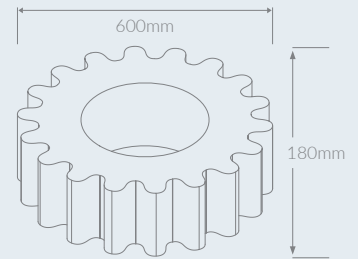

Absorbs up to 30% of noise

Made in Australia

GECA Certified Materials

Low voltage LED - 50,000 hours

DATASHEET & SPECIFYING INFORMATION

900MM + 600MM OPERA LED PENDANTS

DIMENSIONS

Large Pendants

Medium Pendants

Voltage: 24v dc
 Input voltage: 240v
 Luminous Flux: Large - 4680 lm
 Medium - 2780 lm
 Dimming: Dali/Non Dali

Colour rendering index: > 80
 Suspension weight: > 5 kg
 Driver rating: IP20
 Colour temperature: 3000k or 4000k

QUANTITY	SPECIFIER	PROFILE	DIAMETER	SHAPE	LIGHT SOURCE	LIGHT TEMP (K)	DALI DRIVER	CANOPY DETAILS	COLOUR
Eg. 3	S	OP	900	R	LED	3000	N	C1	SB

SPECIFYING OPTIONS KEY

PROFILE

OP Opera

DIAMETER (MM)

900 Large

600 Medium