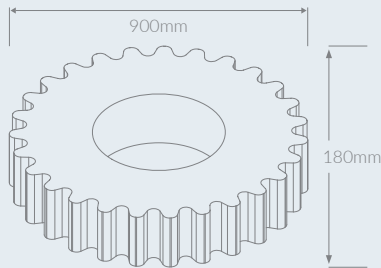

Absorbs up to 30% of noise

Made in Australia

GECA Certified Materials

Low voltage LED - 50,000 hours

DATASHEET & SPECIFYING INFORMATION

900MM + 600MM OPERA LED PENDANTS

DIMENSIONS

Large Pendants

Medium Pendants

Voltage: 24v dc
 Input voltage: 240v
 Luminous Flux: Large - 4680 lm
 Medium - 2780 lm
 Dimming: Dali/Non Dali

Colour rendering index: > 80
 Suspension weight: > 5 kg
 Driver rating: IP20
 Colour temperature: 3000k or 4000k

QUANTITY	SPECIFIER	PROFILE	DIAMETER	SHAPE	LIGHT SOURCE	LIGHT TEMP (K)	DALI DRIVER	CANOPY DETAILS	COLOUR
Eg. 3	S	OP	900	R	LED	3000	N	C1	SB

SPECIFYING OPTIONS KEY

PROFILE

OP Opera

DIAMETER (MM)

900 Large

600 Medium